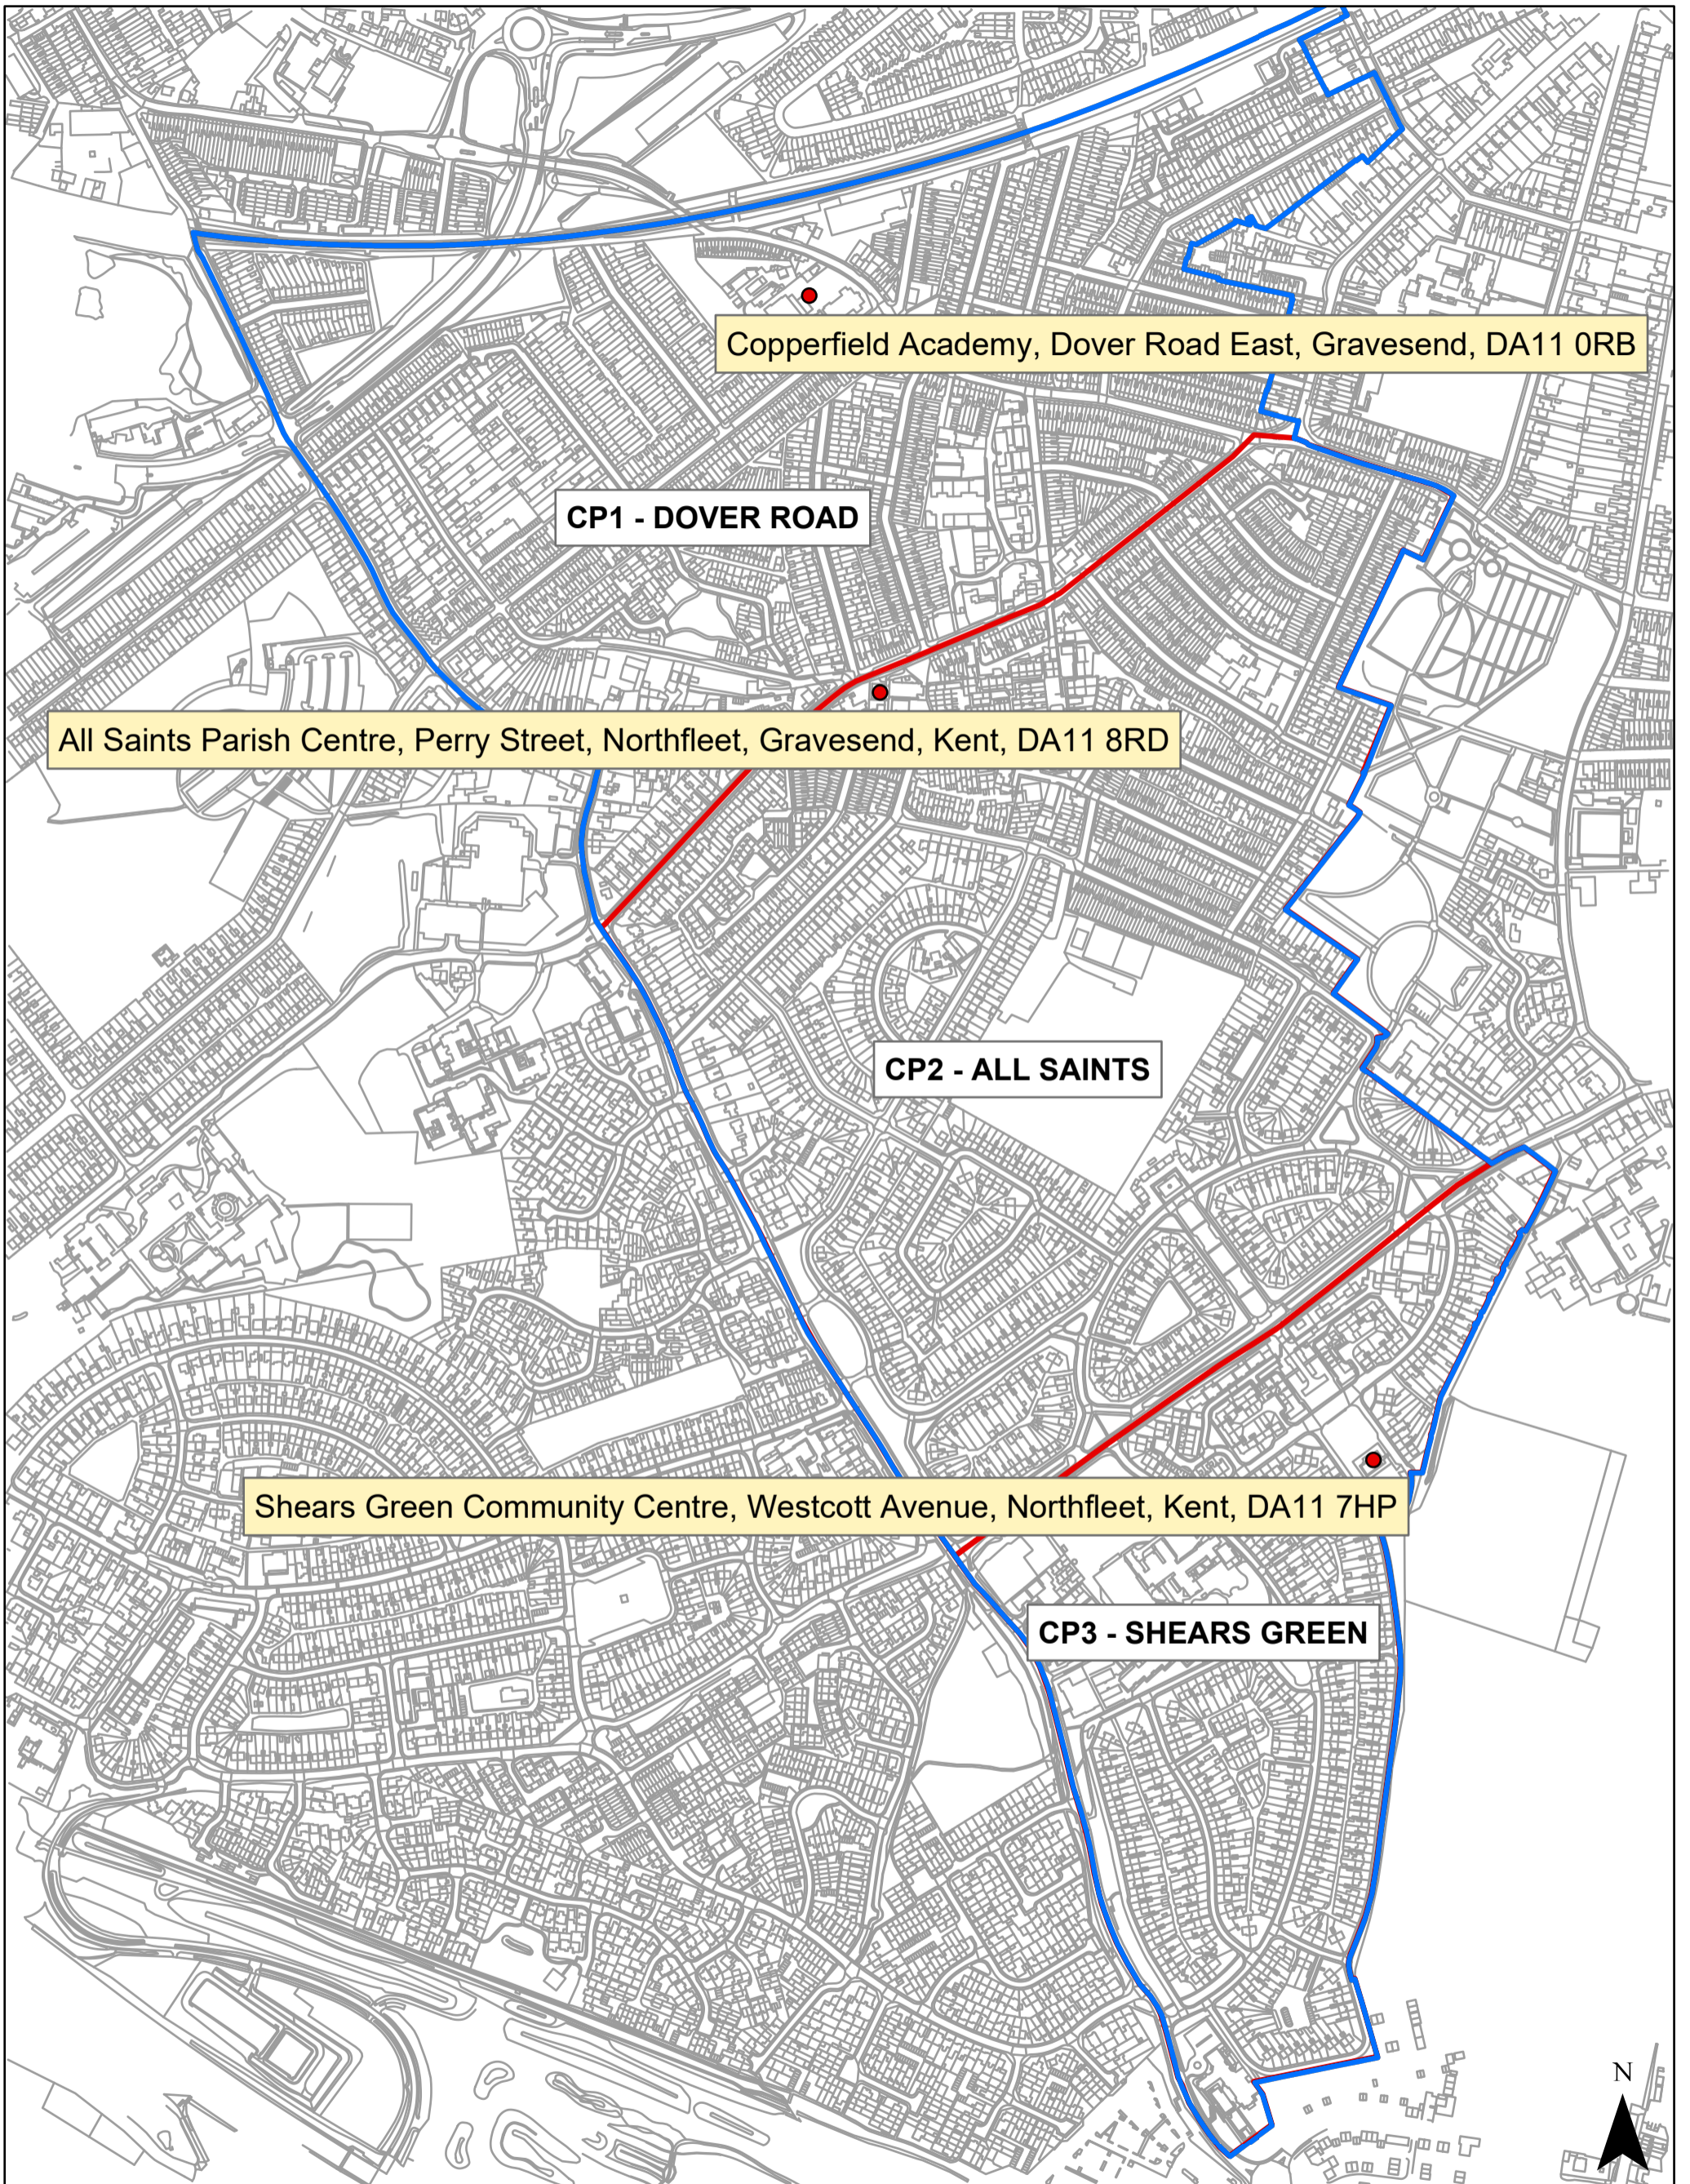

Map of Chalk Ward

**CHALK WARD**

 Ward  Polling District  Polling Stn

0 110 220 440 Meters

(c) Crown Copyright. All rights reserved.  
Gravesham Borough Council Licence 100019166

Date : July 2022

Drawn : DAE

Copperfield Academy, Dover Road East, Gravesend, DA11 0RB

CP1 - DOVER ROAD

All Saints Parish Centre, Perry Street, Northfleet, Gravesend, Kent, DA11 8RD

CP2 - ALL SAINTS

Shears Green Community Centre, Westcott Avenue, Northfleet, Kent, DA11 7HP

CP3 - SHEARS GREEN

N