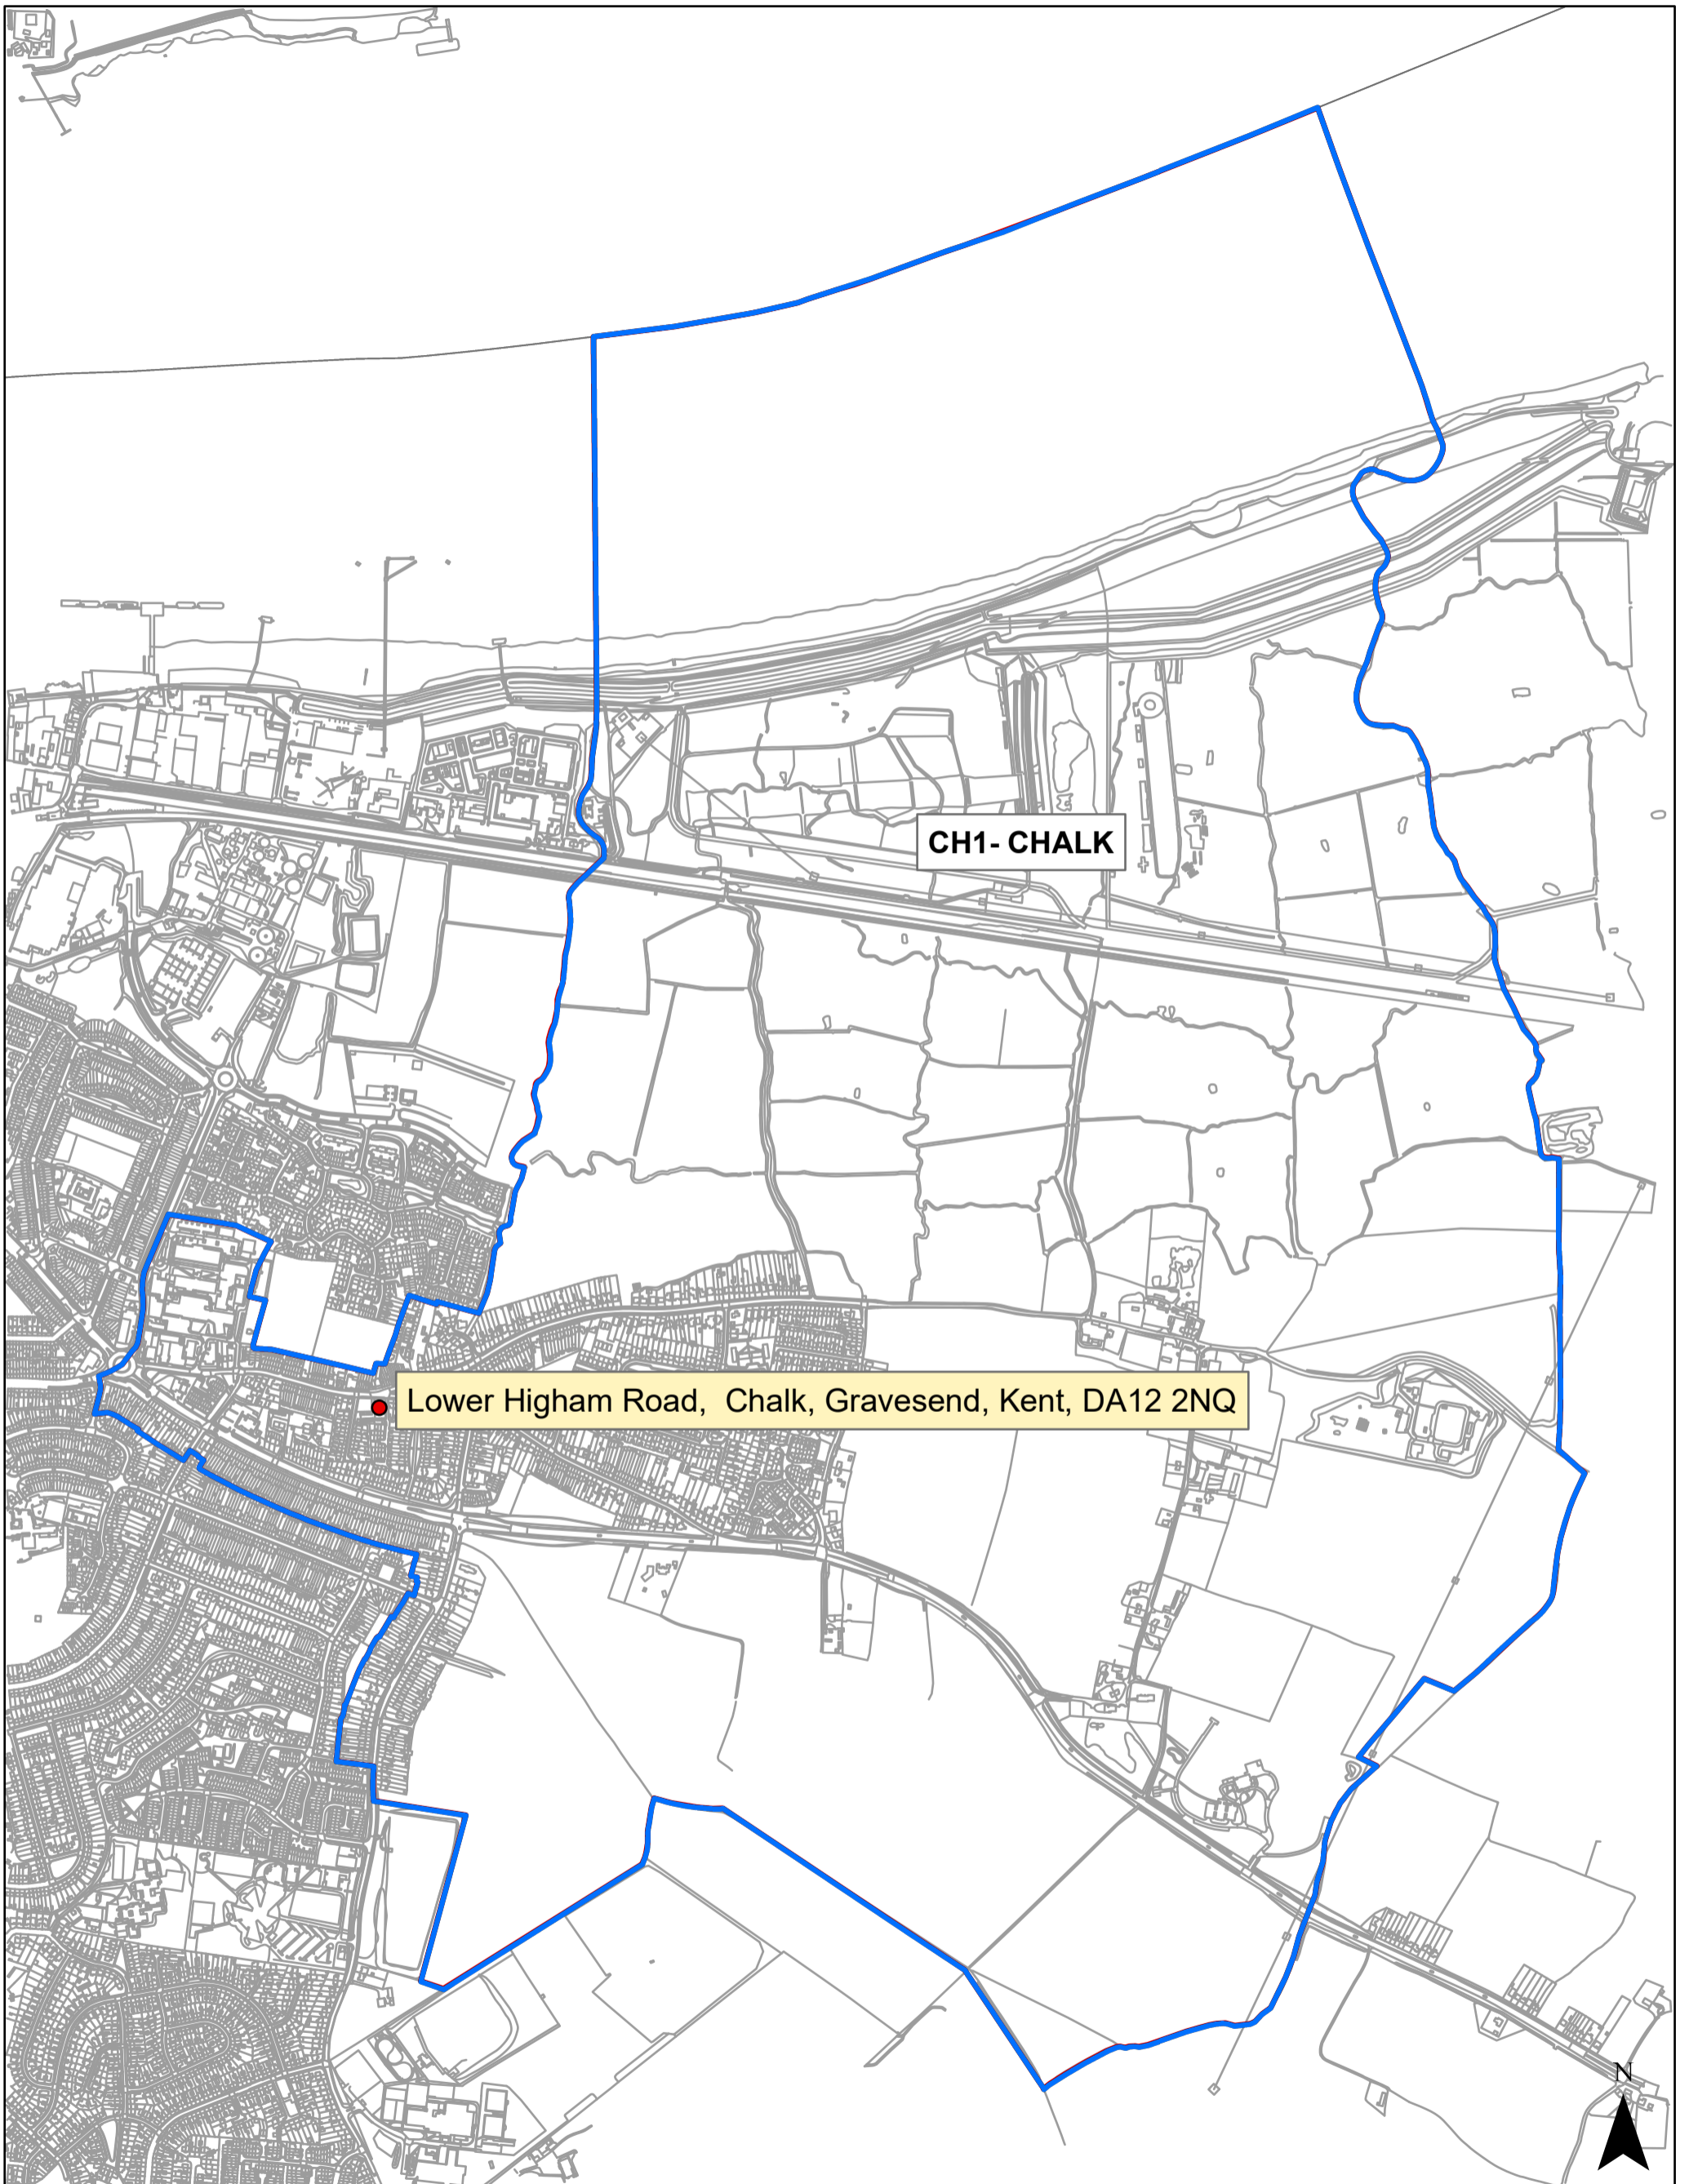

Map of Chalk Ward

**CHALK WARD**

 Ward  Polling District  Polling Stn

0 110 220 440 Meters

(c) Crown Copyright. All rights reserved.  
Gravesham Borough Council Licence 100019166

Date : July 2022

Drawn : DAE

Copperfield Academy, Dover Road East, Gravesend, DA11 0RB

CP1 - DOVER ROAD

All Saints Parish Centre, Perry Street, Northfleet, Gravesend, Kent, DA11 8RD

CP2 - ALL SAINTS

Shears Green Community Centre, Westcott Avenue, Northfleet, Kent, DA11 7HP